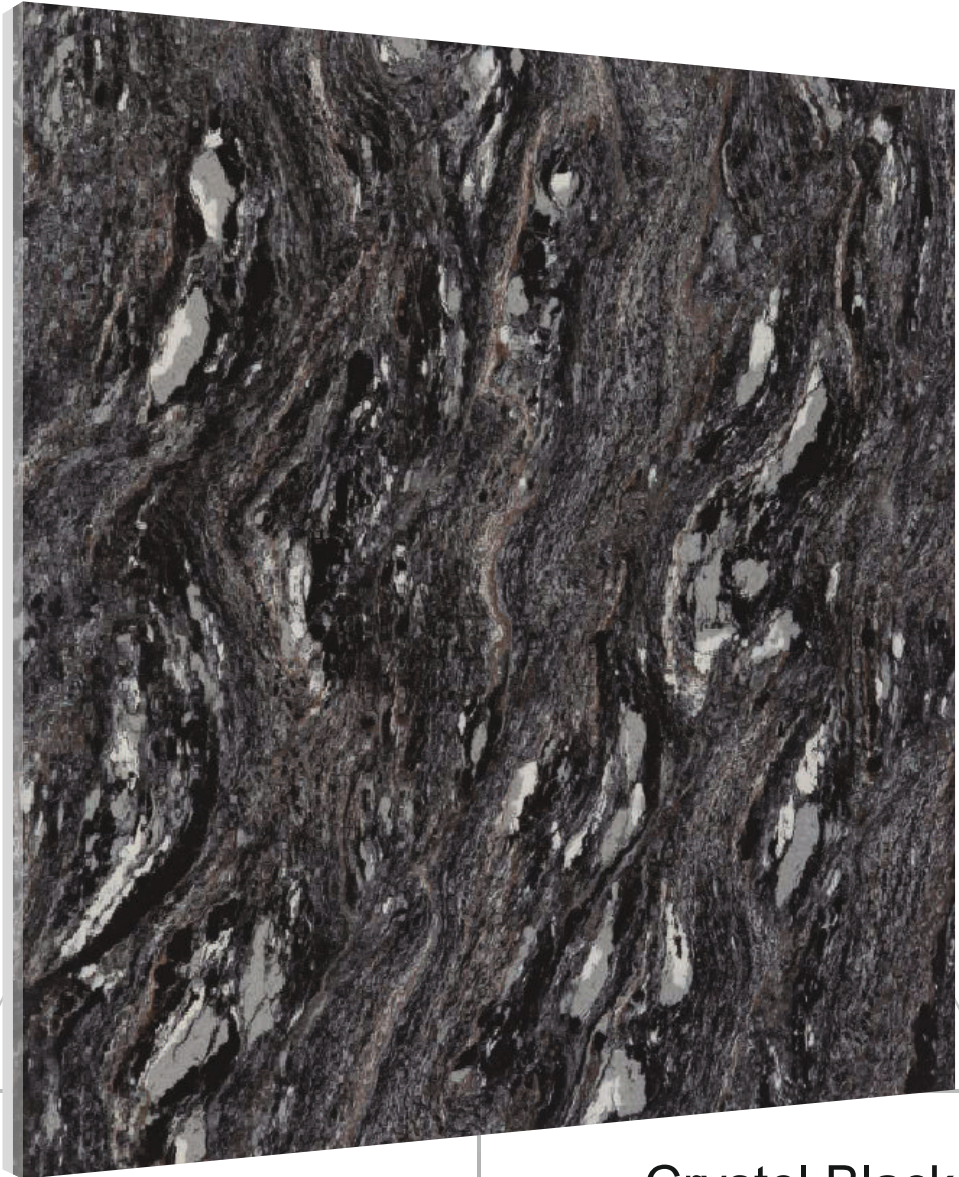

600x600 mm

95%
REFLECTION

FORMIDABLE
STRENGTH

WATER
REPELLENT

STAIN
RESISTANT

MAINTENANCE
FREE

LATIGRES
TILES STUDIO

DOUBLE
CHARGE
VITRIFIED TILES

Crystel Black

600x600 mm

95%
REFLECTION

FORMIDABLE
STRENGTH

WATER
REPELLENT

STAIN
RESISTANT

MAINTENANCE
FREE

LATIGRES