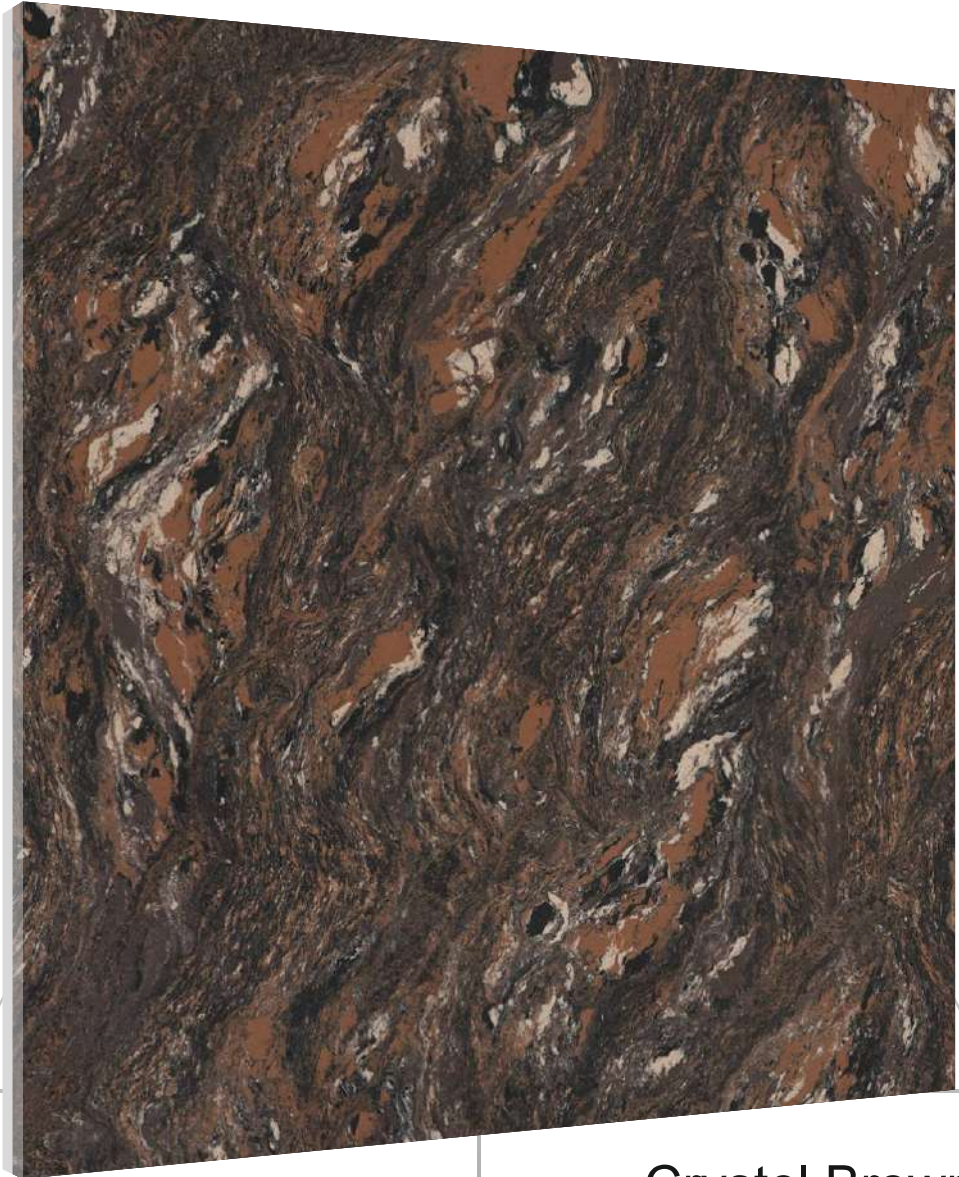

WATER
REPELLENT

STAIN
RESISTANT

MAINTENANCE
FREE

LATIGRES

TILES STUDIO

DOUBLE
CHARGE
VITRIFIED TILES

Crystel Brown

600x600 mm

95%
REFLECTION

FORMIDABLE
STRENGTH

WATER
REPELLENT

STAIN
RESISTANT

MAINTENANCE
FREE