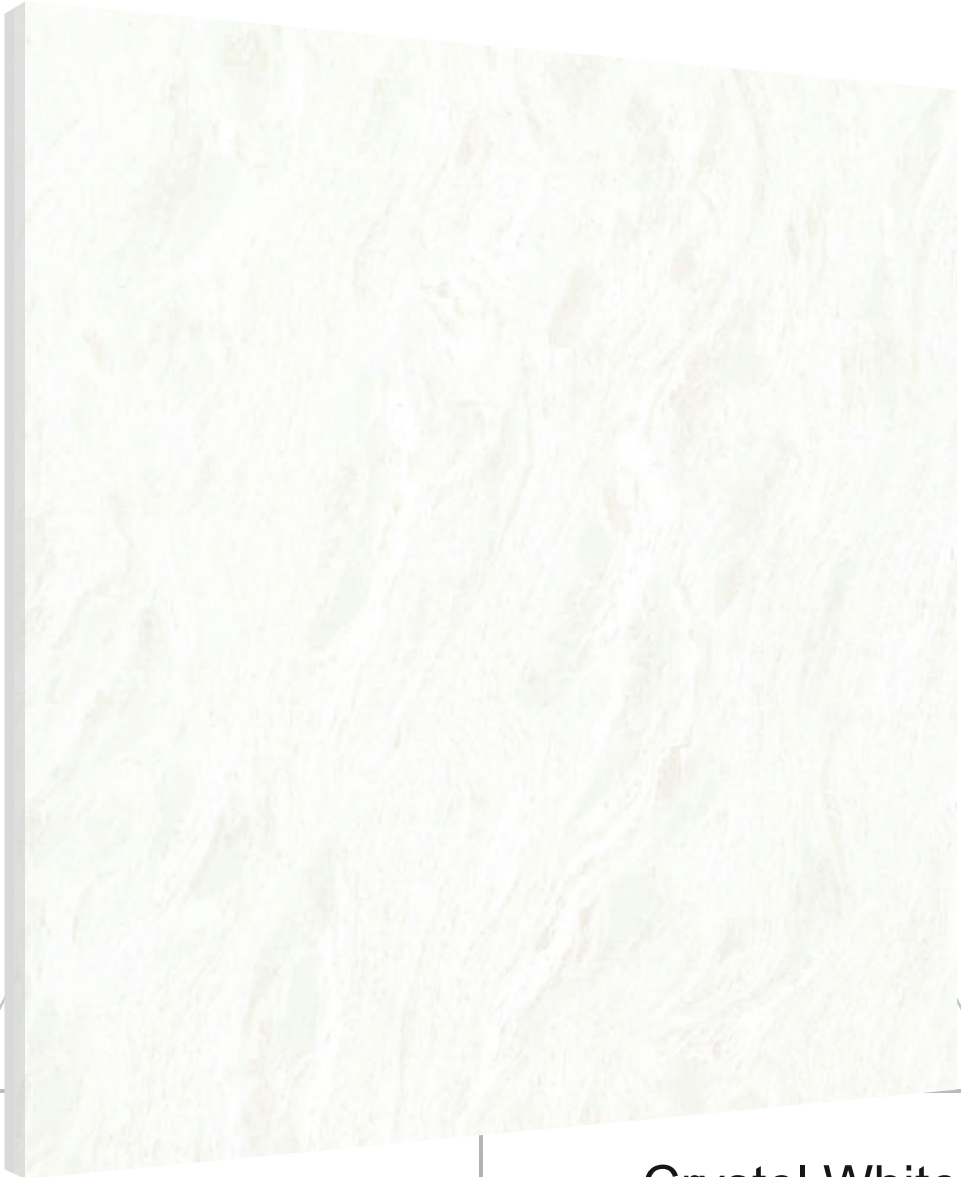

LATIGRES

TILES STUDIO

DOUBLE
CHARGE
VITRIFIED TILES

Crystel White

600x600 mm

95%
REFLECTION

FORMIDABLE
STRENGTH

WATER
REPELLENT

STAIN
RESISTANT

MAINTENANCE
FREE